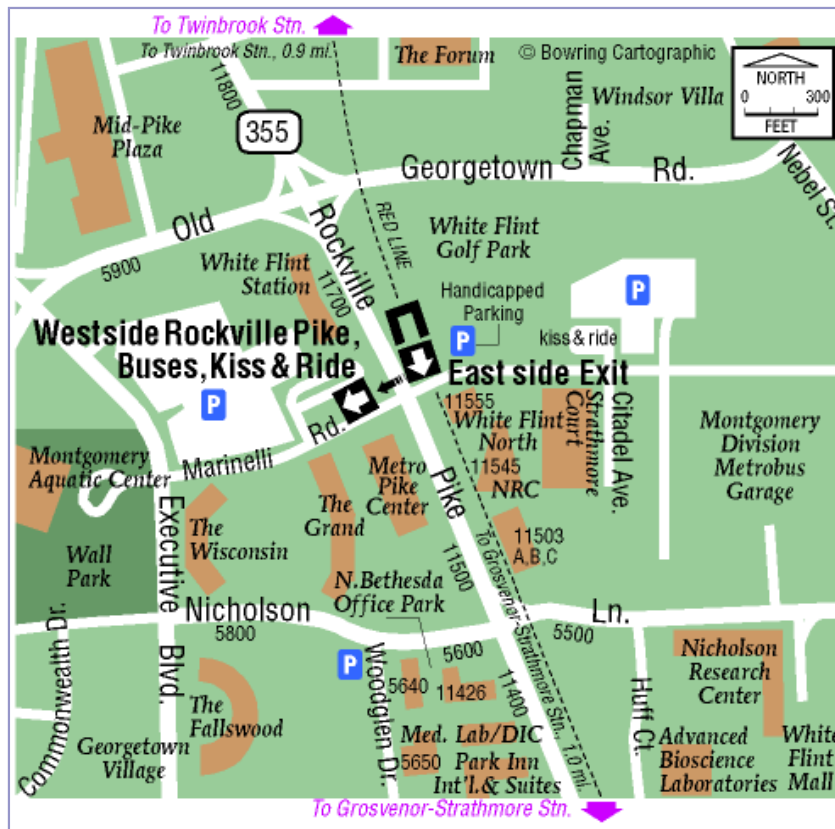

6336 Montrose RD, Rockville, MD 20852

Photo Gallery

6336 Montrose RD, Rockville, MD 20852

Location Map

6336 Montrose RD, Rockville, MD 20852

Photo Gallery

6336 Montrose RD, Rockville, MD 20852

White Flint Metro Station

Neighborhood Map