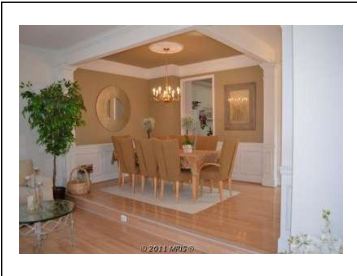

11901 Castlegate CT. Rockville MD 20852

Rent: \$3,600

Gorgeous light-filled hard to find end unit!! first time rental, original owner kept this house and improved it over 13 years. Enjoy hardwood floors on the main level, granite gourmet kitchen with breakfast bar, gas fireplace and walkout to the deck. Large fam room with gas fireplace, walkout to the backyard and the 2 car garage. Amazing master bath with whirlpool, skylight, shower and double vanity. GREAT LOCATION minutes from Metro, Shopping, Recreational Parks, MC Aquatic center, ice rink...

- Great Location
- 2 Car Garage, Deck
- 2 Full Bath, 2 Half Bath
- Built In 1998

Nimrod Shmul, GRI

Wallace and Associates Realty
Office: 301-760-4030
Cell: 301-529-8221
Rent@shmulcorp.com

www.RentInRockville.com